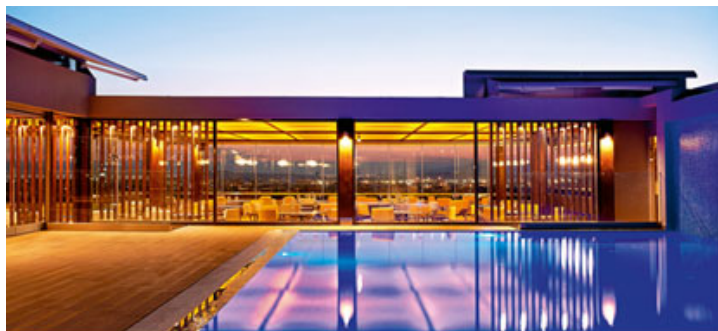

**on additional charge*

GASTROMONY & ENTERTAINMENT

- "FOS" All day Mediterranean Restaurant with natural daylight
- "SILK" lounge bar with light snacks, coffee & drinks and view to Karaiskaki Square
- "ABOVE" Roof Top Pool Bar Restaurant with panoramic view to the city of Athens, Acropolis, Lycabettus Hill & Saronic Gulf
- Outdoor "Brasserie" with a variety of Mediterranean flavors, refreshments, coffee and drinks
- Special diet requests
- Outdoor roof top pool with waterfall and amazing view to the city & Acropolis
- Gym, sauna and treatment rooms for a relaxing break